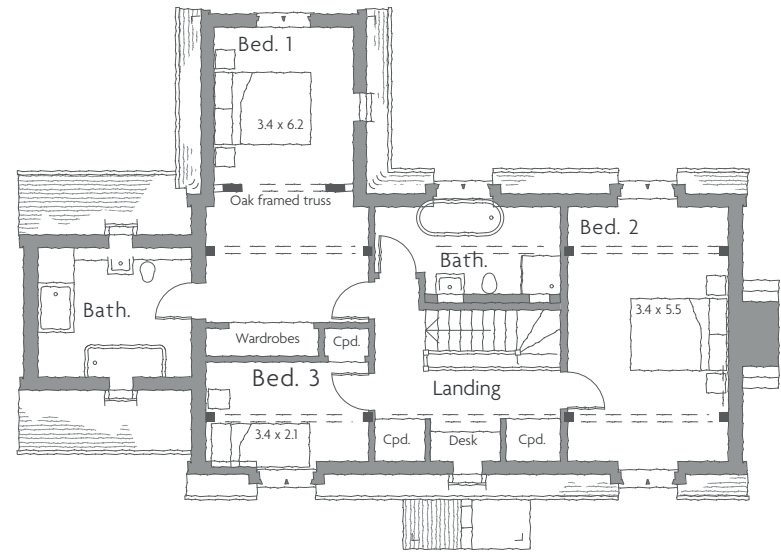

PLOT ONE  
ELEVATIONS

REAR

SIDE

SIDE

FRONT

Proposed development at White House . Luston

PLOT 1

1:100 ON A3 . DEC. 2018

D 1743.20 A

©All rights reserved

PLOT ONE  
FLOOR PLANS

SECTION

GROUND FLOOR PLAN

FIRST FLOOR PLAN

Proposed development at White House . Luston

PLOT 1

1:100 ON A3 . DEC. 2018

D 1743.3A

PLOT ONE  
GARAGE PLANS  
GARAGE: £103,170

FRONT

SIDE

REAR

FLOOR PLAN

ATTIC PLAN

SIDE

Proposed development at White House . Luston

GARAGE - PLOT 1

1:100 ON A3 . DEC. 2018

D1743.16A

NB: It is possible to have a smaller garage without the studio and extra features.

PLOT ONE  
INSPIRATION IMAGES