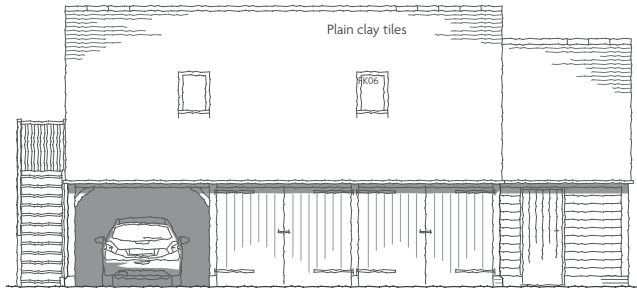

PLOT ONE  
ELEVATIONS

REAR

SIDE

SIDE

FRONT

Proposed development at White House . Luston

PLOT 1

1:100 ON A3 . DEC. 2018

D 1743.20 A

©All rights reserved

PLOT ONE  
FLOOR PLANS

SECTION

GROUND FLOOR PLAN

FIRST FLOOR PLAN

Proposed development at White House . Luston

PLOT 1

1:100 ON A3 . DEC. 2018

D 1743.3A

PLOT ONE  
GARAGE PLANS  
GARAGE: £103,170

FRONT

SIDE

REAR

FLOOR PLAN

ATTIC PLAN