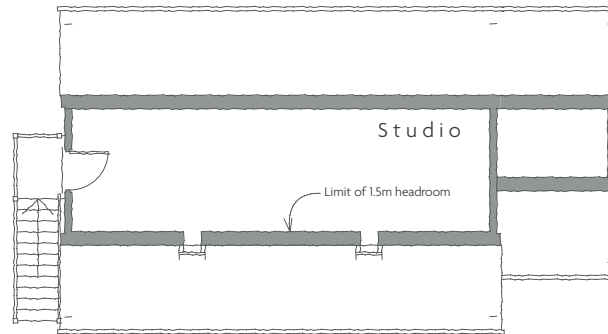

D 1743.20 A

©All rights reserved

PLOT ONE  
FLOOR PLANS

SECTION

GROUND FLOOR PLAN

FIRST FLOOR PLAN

Proposed development at White House . Luston

PLOT 1

1:100 ON A3 . DEC. 2018

D 1743.3A

PLOT ONE  
GARAGE PLANS  
GARAGE: £103,170

FRONT

SIDE

REAR

FLOOR PLAN

ATTIC PLAN

SIDE

Proposed development at White House . Luston

GARAGE - PLOT 1

1:100 ON A3 . DEC. 2018

D1743.16A

NB: It is possible to have a smaller garage without the studio and extra features.

PLOT ONE  
INSPIRATION IMAGES