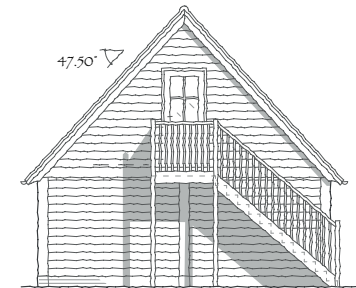

PLOT ONE  
ELEVATIONS

REAR

SIDE

SIDE

FRONT

Proposed development at White House . Luston

PLOT 1

1:100 ON A3 . DEC. 2018

1:100 ON A3 . DEC. 2018

D 1743.3A

PLOT ONE  
GARAGE PLANS  
GARAGE: £103,170

FRONT

SIDE

REAR

FLOOR PLAN

ATTIC PLAN

SIDE

Proposed development at White House . Luston

GARAGE - PLOT 1

1:100 ON A3 . DEC. 2018

D1743.16A

NB: It is possible to have a smaller garage without the studio and extra features.

PLOT ONE  
INSPIRATION IMAGES