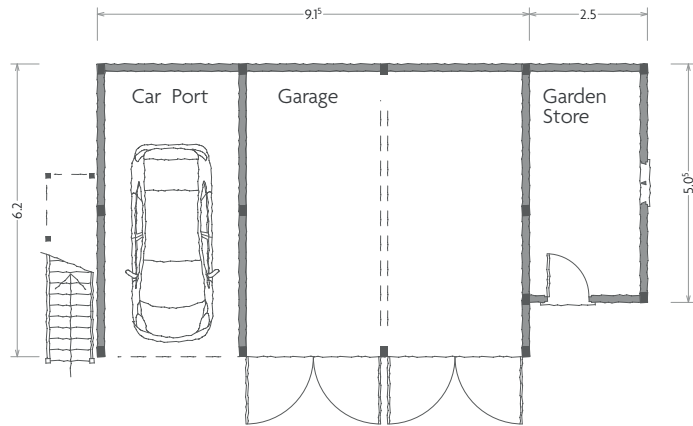

D 1743.20 A

©All rights reserved

PLOT ONE  
FLOOR PLANS

SECTION

GROUND FLOOR PLAN

FIRST FLOOR PLAN

Proposed development at White House . Luston

PLOT 1

1:100 ON A3 . DEC. 2018

D 1743.3A

PLOT ONE  
GARAGE PLANS  
GARAGE: £103,170

FRONT

SIDE

REAR

FLOOR PLAN

ATTIC PLAN

SIDE

Proposed development at White House . Luston

GARAGE - PLOT 1

1:100 ON A3 . DEC. 2018

D1743.16A

NB: It is possible to have a smaller garage without the studio and extra features.

PLOT ONE  
INSPIRATION IMAGES