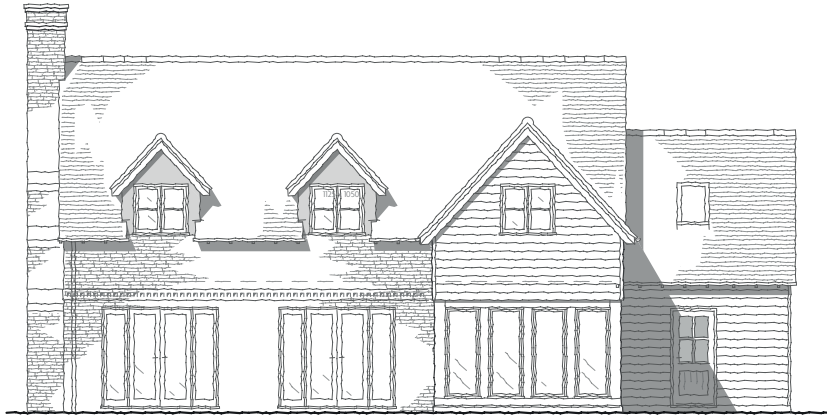

## DETAILS

PLOT SIZE: 0.11 HECTARES

HOUSE SIZE: 197 M<sup>2</sup>

PLOT COST: £200,000

HOUSE BUILD COST: £444,363\*

Full planning permission has been granted for a 3 bedroomed house inspired by our St Michael's design. The ground floor includes a large kitchen/diner, study and separate sitting room, with double doors off all of the living spaces opening onto the garden. Upstairs has a master en-suite with dressing room and 2 further bedrooms and a family bathroom.

The house will have an internal oak frame, SIPs and faced with handmade brick and weatherboarded elevations with painted external joinery, handcrafted plain clay roof tiles and finished with our beautiful entrance porch.

PLOT ONE  
ELEVATIONS

REAR

SIDE

SIDE

FRONT

Proposed development at White House . Luston

PLOT 1

1:100 ON A3 . DEC. 2018