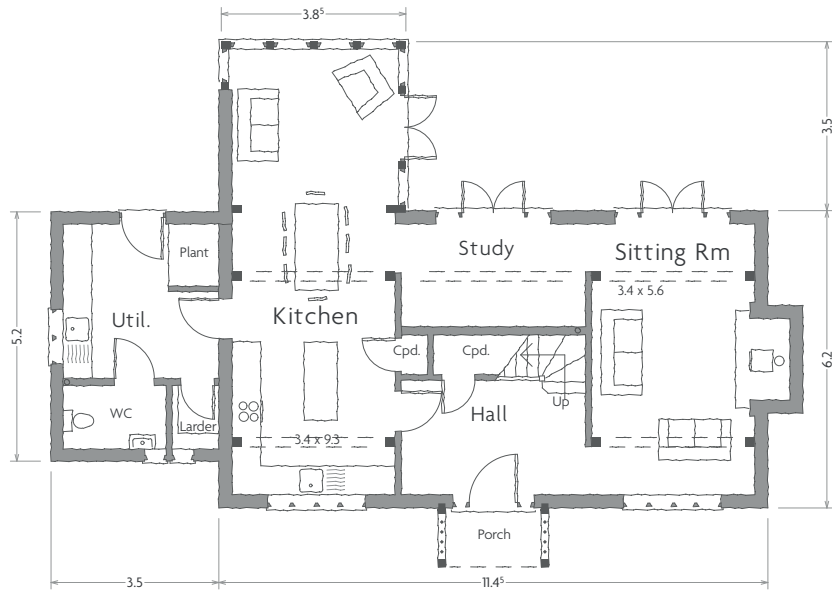

PLOT ONE  
ELEVATIONS

REAR

SIDE

SIDE

FRONT

Proposed development at White House . Luston

PLOT 1

1:100 ON A3 . DEC. 2018

D 1743.20 A

©All rights reserved

PLOT ONE  
FLOOR PLANS

SECTION

GROUND FLOOR PLAN

FIRST FLOOR PLAN

Proposed development at White House . Luston

PLOT 1

1:100 ON A3 . DEC. 2018

D 1743.3A

PLOT ONE  
GARAGE PLANS  
GARAGE: £103,170

FRONT

SIDE

REAR

FLOOR PLAN

ATTIC PLAN

SIDE

Proposed development at White House . Luston

GARAGE - PLOT 1

1:100 ON A3 . DEC. 2018

D1743.16A

NB: It is possible to have a smaller garage without the studio and extra features.

PLOT ONE  
INSPIRATION IMAGES