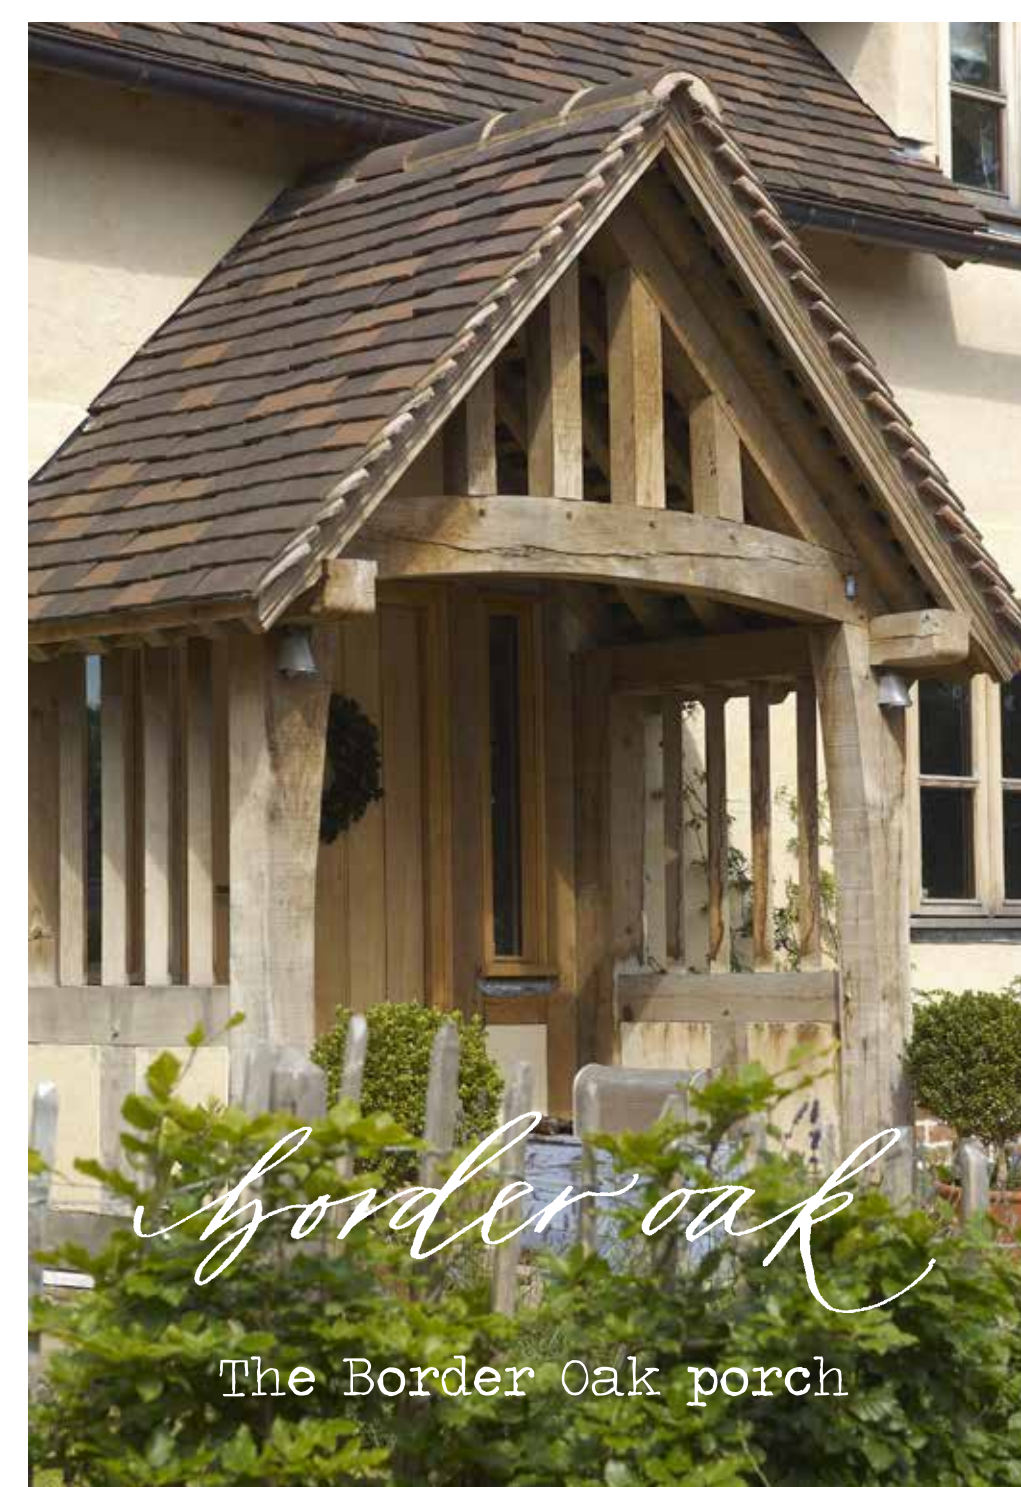

### standard porch canopy assembly

the standard porch canopy assembly, including wall posts, braces, wall plates. 1no. open gable truss and oak rafters - handmade in the finest restoration/conservation grade oak - on a supply only basis, including tapered pegs etc. (we do not include for fixings to attach to the existing property)

the figures quoted above are exclusive of VAT

The Border Oak porch

*border oak*

standard porch assembly

the standard porch assembly, as featured on the Pearmain cottage range, including 2 no. bay posts, 1 no. open gable truss, side frames with open "mullions", oak rafters, ridgetree, wallplates, etc. - handmade in the finest restoration/conservation grade oak - on a supply only self assembly basis, including tapered pegs, etc.