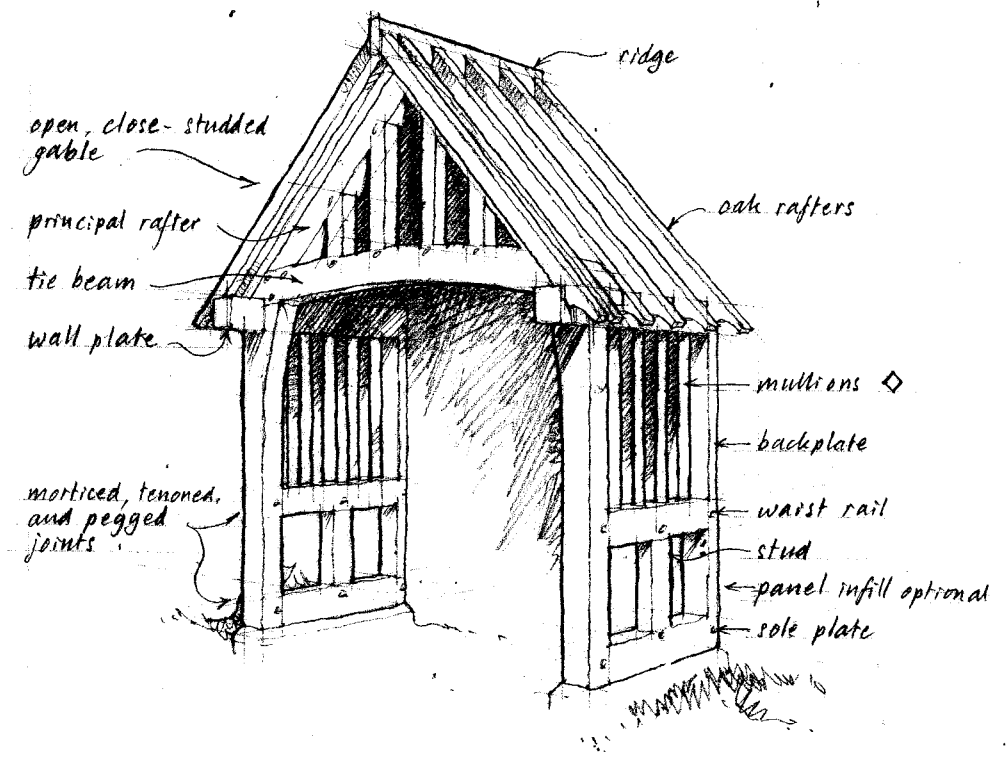

### standard porch canopy assembly

the standard porch canopy assembly, including wall posts, braces, wall plates. 1no. open gable truss and oak rafters - handmade in the finest restoration/conservation grade oak - on a supply only basis, including tapered pegs etc. (we do not include for fixings to attach to the existing property)

the above components for the sum of £1,383.00

(roofing pack can be provided on request)

dimensions

1500mm W x 900mm D x 2350mm H (depending on the roof covering)

delivery charges

-  delivery charges are as follows
-  0 - 40 miles from border oak (kingsland) foc
-  40 - 100 miles from border oak £200
-  100+ miles from border oak price on request

the figures quoted above are exclusive of VAT

The Border Oak porch

*border oak*

standard porch assembly

the standard porch assembly, as featured on the Pearmain cottage range, including 2 no. bay posts, 1 no. open gable truss, side frames with open "mullions", oak rafters, ridgetree, wallplates, etc. - handmade in the finest restoration/conservation grade oak - on a supply only self assembly basis, including tapered pegs, etc.

the above components for the sum of £2,173.00

(roofing pack can be provided on request)

dimensions

2300mm W x 1200mm D x c.3500mm H (depending on plinth/roof coverings)

delivery charges

- 👉 delivery charges are as follows
- 👉 0 - 40 miles from border oak (kingsland) foc
- 👉 40 - 100 miles from border oak £200
- 👉 100+ miles from border oak price on request