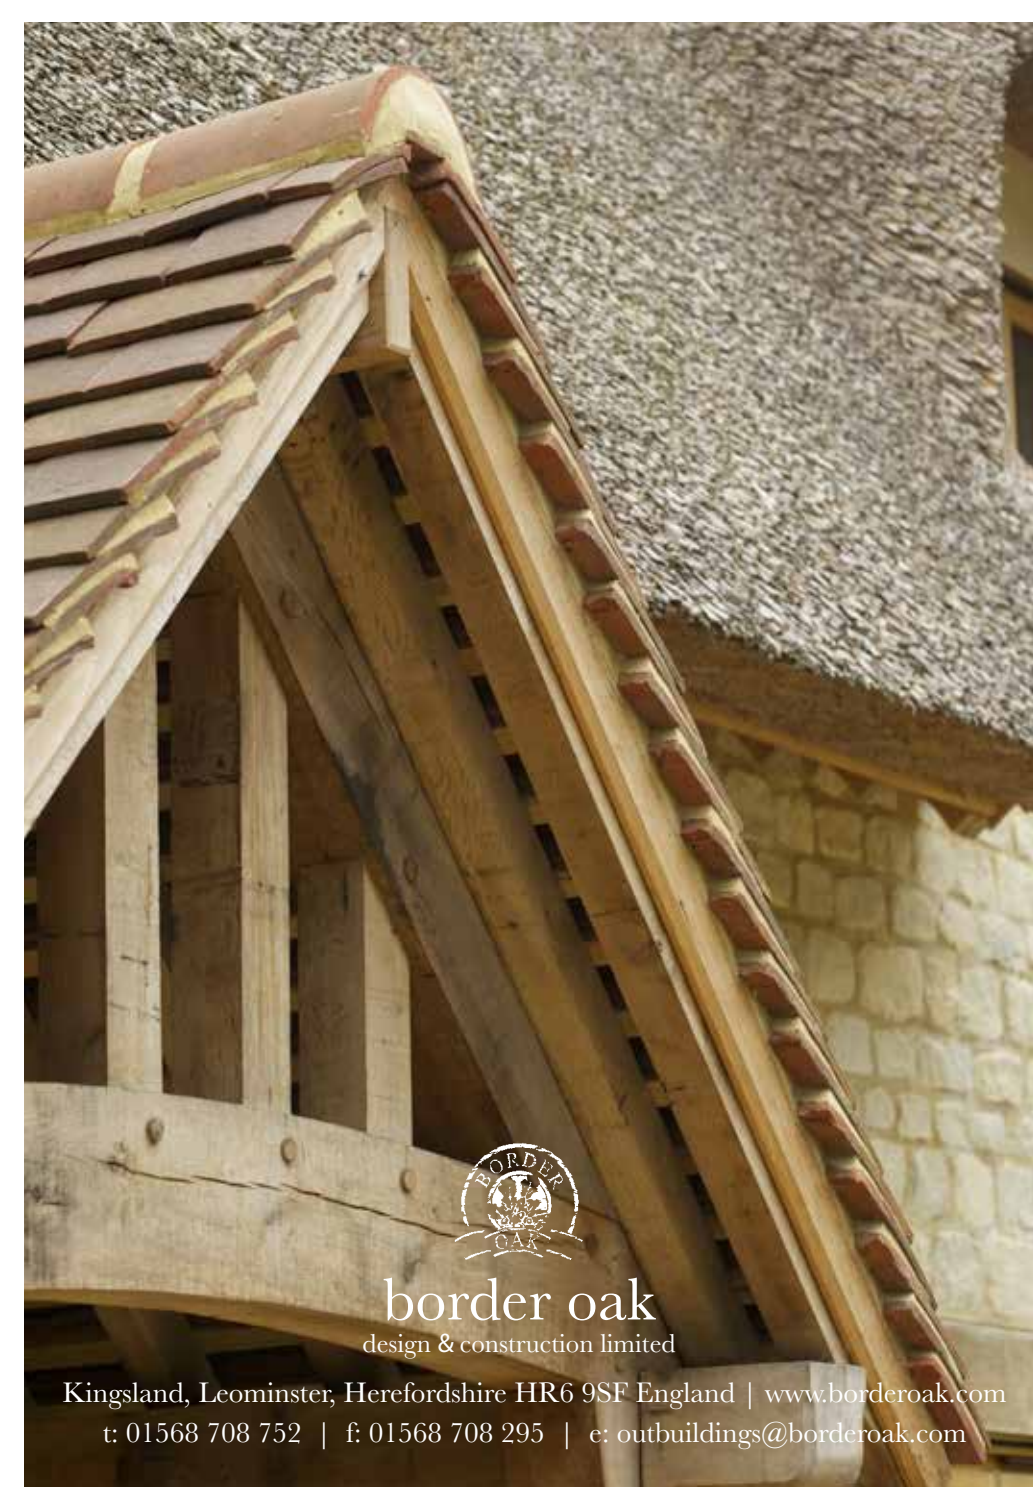

border oak
design & construction limited

Kingsland, Leominster, Herefordshire HR6 9SF England | www.borderoak.com
t: 01568 708 752 | f: 01568 708 295 | e: outbuildings@borderoak.com