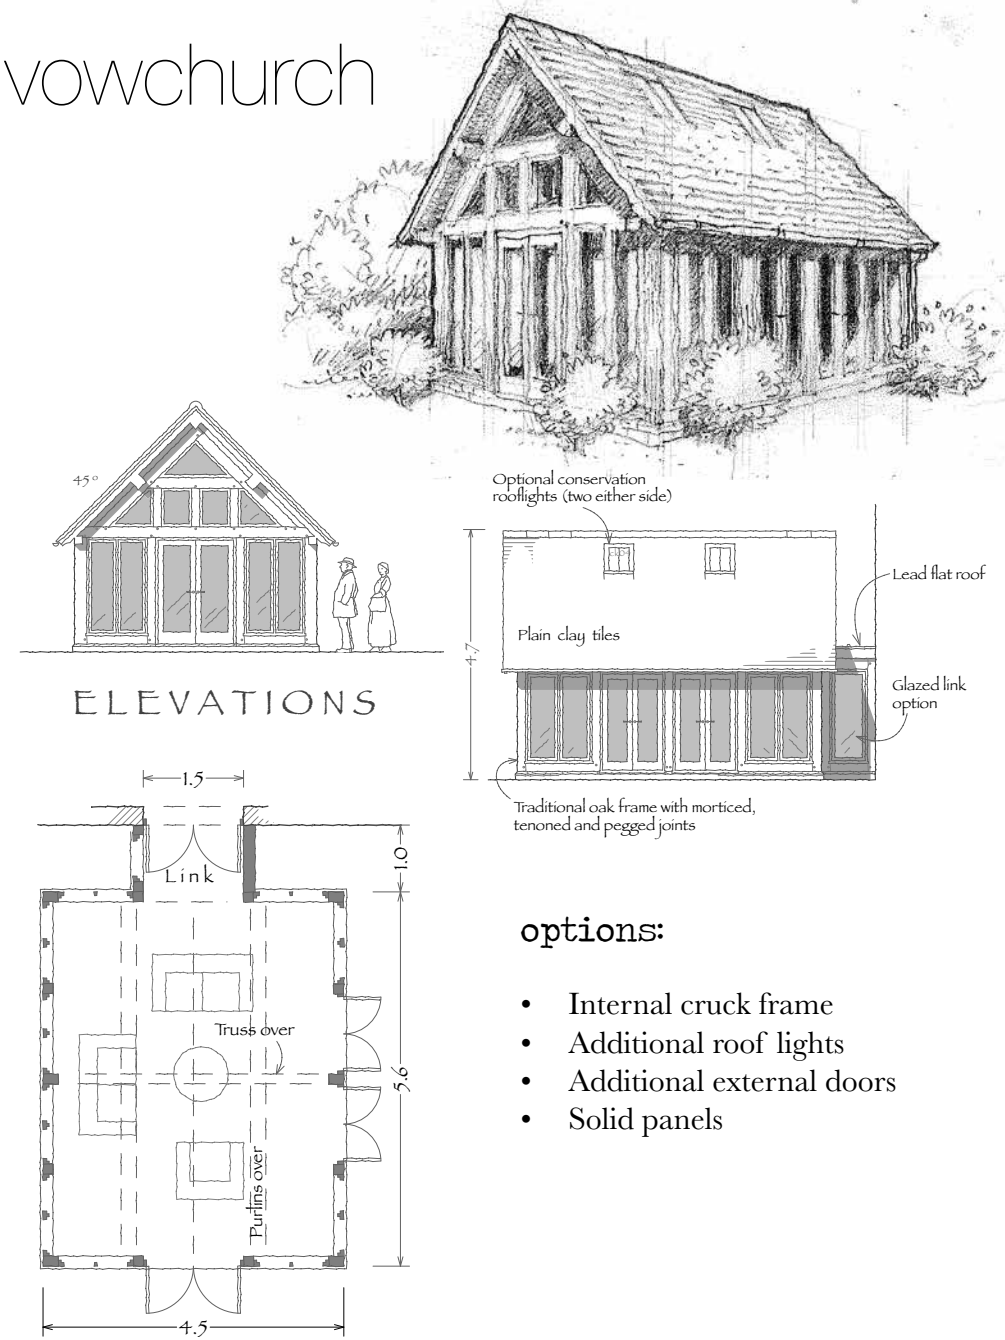

Border Oak Design and Construction
 Kingsland
 Leominster
 Herefordshire
 HR6 9SF
 t: 01568 708 733 f: 01568 702 011
 e: outbuildings@borderoak.com
 www.borderoak.com

the wylde

Elevations

options:

- Additional roof lights
- Additional external doors
- Suitable for slate, tile etc.
- Solid panels

NB link structure, labour, foundations, roofing, glazing, joinery and fitting out BY OTHERS

border oak
 garden rooms

A range of oak frame 'kits' for extending your home

vowchurch

options:

- Internal cruck frame
- Additional roof lights
- Additional external doors
- Solid panels

NB link structure, labour, foundations, roofing, glazing, joinery and fitting out BY OTHERS