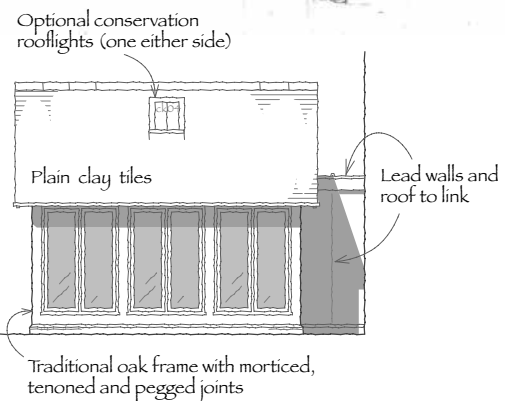

Border Oak Design and Construction
 Kingsland
 Leominster
 Herefordshire
 HR6 9SF
 t: 01568 708 733 f: 01568 702 011
 e: outbuildings@borderoak.com
 www.borderoak.com

the wylde

Elevations

options:

- Additional roof lights
- Additional external doors
- Suitable for slate, tile etc.
- Solid panels

NB link structure, labour, foundations, roofing, glazing, joinery and fitting out BY OTHERS

border oak
 garden rooms

A range of oak frame 'kits' for extending your home

vowchurch

options:

- Internal cruck frame
- Additional roof lights
- Additional external doors
- Solid panels