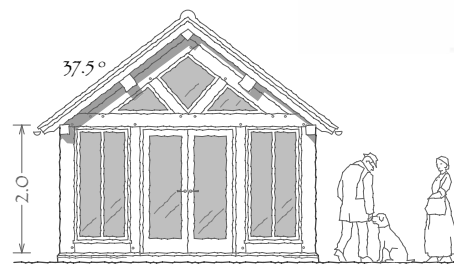

Border Oak Design and Construction
 Kingsland
 Leominster
 Herefordshire
 HR6 9SF
 t: 01568 708 733 f: 01568 702 011
 e: outbuildings@borderoak.com
 www.borderoak.com

the wylde

Elevations

options:

- Additional roof lights
- Additional external doors
- Suitable for slate, tile etc.
- Solid panels

NB link structure, labour, foundations, roofing, glazing, joinery and fitting out BY OTHERS

border oak
 garden rooms

A range of oak frame 'kits' for extending your home

vowchurch

options:

- Internal cruck frame
- Additional roof lights
- Additional external doors
- Solid panels