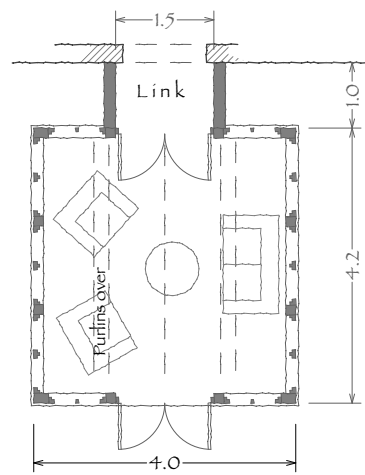

Border Oak Design and Construction
 Kingsland
 Leominster
 Herefordshire
 HR6 9SF
 t: 01568 708 733 f: 01568 702 011
 e: outbuildings@borderoak.com
 www.borderoak.com

the wylde

Elevations

options:

- Additional roof lights
- Additional external doors
- Suitable for slate, tile etc.
- Solid panels